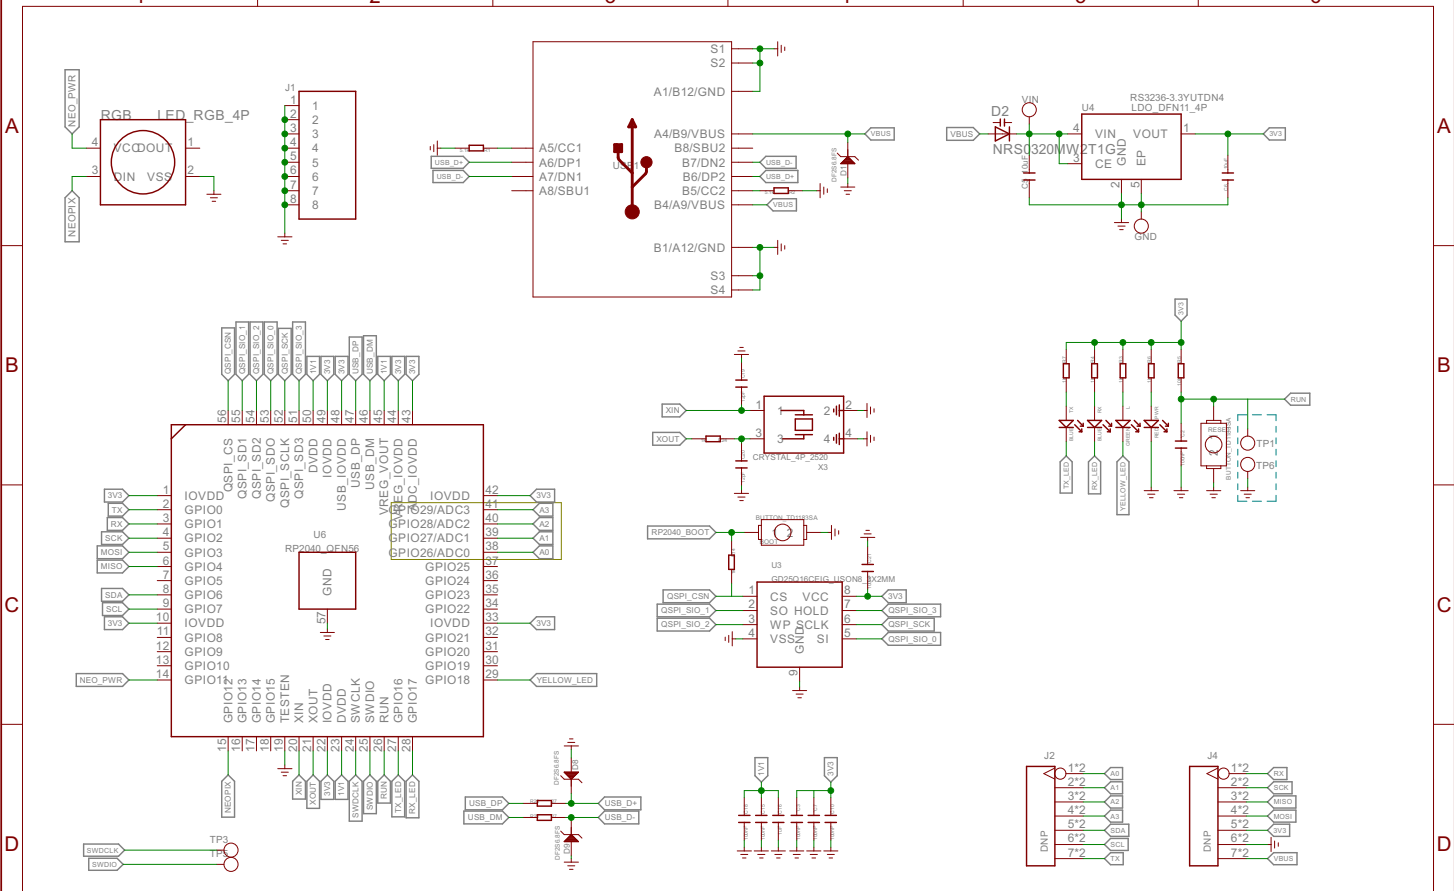

REV	Description	DATE	BY
v1.0	Initial Version	2021.5.18	zhihui.zhou

Seed Studio

TITLE: XIAO RP2040 v1.08

Design:

Check:

Date: 2021/7/19 18:05:06

Vision:

Sheet: 1/1

Seed Studio

TITLE: XIAO RP2040 v1.08

Design:

Check:

Date: 2021/7/19 18:05:06

Vision:

Sheet: 1/1